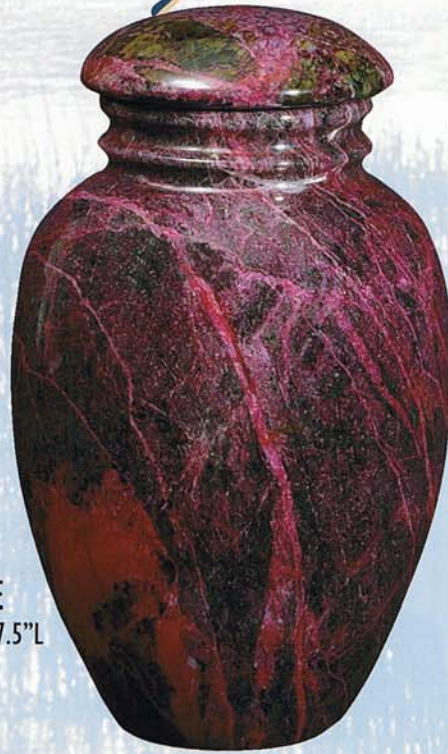

BORDEAUX CRYSTAL
11"H x 9"W x 9"L

Choice

CRYSTAL & CAST BRONZE

U R N S

The Choice Series presents classic beauty. Featured are traditional solid cast Bronze with a brushed finish and exquisitely hand cut and frosted Crystal. Choice Urns can be personalized by laser engraving or affixing plaques, appliques or medallions.

RADIANCE
Keepsake or Infant Urn
5.5"H x 2.75"W x 2.75"L

RADIANCE
11"H x 7.5"W x 7.5"L

CLASSIC BRONZE
6"H x 6"W x 8"L

CLASSIC COMPANION
8.75"H x 7"W x 10.75"L

ONYX MARBLE
11"H x 9"W x 9"L

ROSE MARBLE
11"H x 7.5"W x 7.5"L

REGINA
8.5"H x 7.25"W x 7.25"L

ALEXANDRIA
8.5"H x 7.25"W x 7.25"L

Choice

MARBLE

URN S

Traditions Marble Urns are constructed of natural stone from quarries all over the world. Each Urn is cut from selected Marble, hand turned and polished. Marble Urns can be personalized by laser engraving or affixing plaques, appliques or medallions.