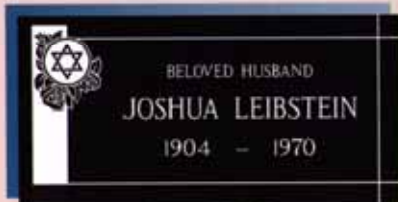

ESTELLE SALTZMAN

BELOVED MOTHER, GRANDMOTHER, SISTER

AUG. 10, 1912 ✪ OCT. 2, 1993

STYLE #J-107

*Finish: Polished Field-Skin Sunk Lettering
 Lettering: Modern*

BELOVED HUSBAND

JOSHUA LEIBSTEIN

1904 - 1970