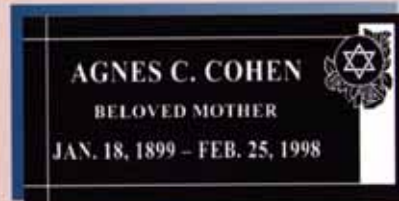

STYLE #J-560

*Finish: Polished Field-Skin Sunk Lettering
 Lettering: Century Schoolbook*

Beloved Husband

Patrick Swartz

1914 ✪ 1997

STYLE #J-640

*Finish: Polished Field-Skin Sunk Lettering
 Lettering: Park Avenue*