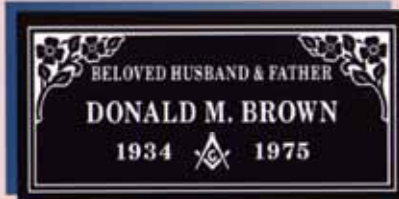

STYLE #335

*Finish: Polished Field-Skin Sunk Lettering
Lettering: Century Schoolbook*