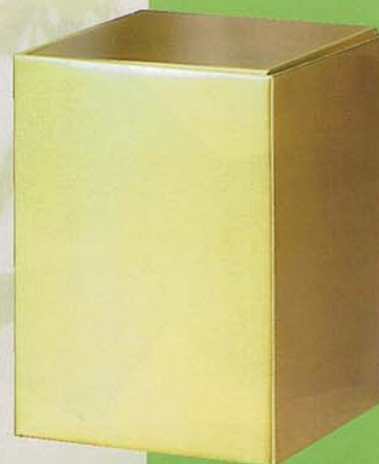

Simplicity

CAPRI SOLI
SURFACE

U R N S

Solid surface stone quality blend of natural minerals is buffed and polished to create a rich satin luster. Urns can be personalized with engraving, emblems or appliques.

FROST
with Tree Emblem (see page 28)
7"H x 5"W x 5"L

ADDITIONAL COLOR CHOICES:

CHARCOAL

DOVE

BLUSH with Rose Emblem

SAPPHIRE with Silver Engraving

Simplicity

SHEET BRONZE

U R N S

Traditions fabricated Urns are constructed of medium gauge alloy Bronze or Copper. Each Urn is fused or welded at each seam and can be personalized with engraving, emblems or appliques.

ROMA
9.5"H x 5"W x 5"L

VENTURA SHEET BRONZE
7.5"H x 5.5"W x 5.5"L

CARTHAGE ROUND COPPER
6"H x 6.5"W x 6.5"L

SPARTAN BASIC
7"H x 5.5"W x 5.5"L