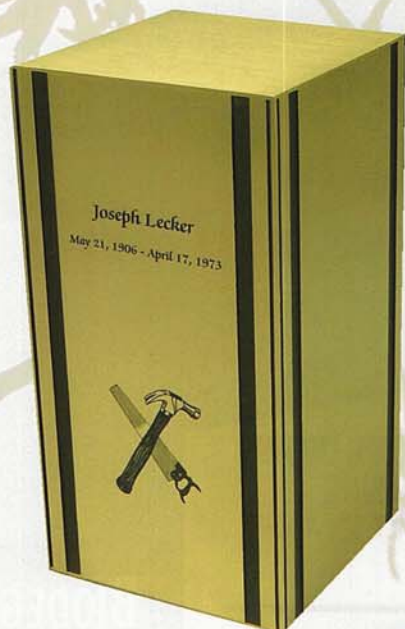

FROST
with Tree Emblem (see page 28)
7"H x 5"W x 5"L

ADDITIONAL COLOR CHOICES:

CHARCOAL

DOVE

BLUSH with Rose Emblem

SAPPHIRE with Silver Engraving

Simplicity

SHEET BRONZE

U R N S

Traditions fabricated Urns are constructed of medium gauge alloy Bronze or Copper. Each Urn is fused or welded at each seam and can be personalized with engraving, emblems or appliques.

ROMA
9.5"H x 5"W x 5"L